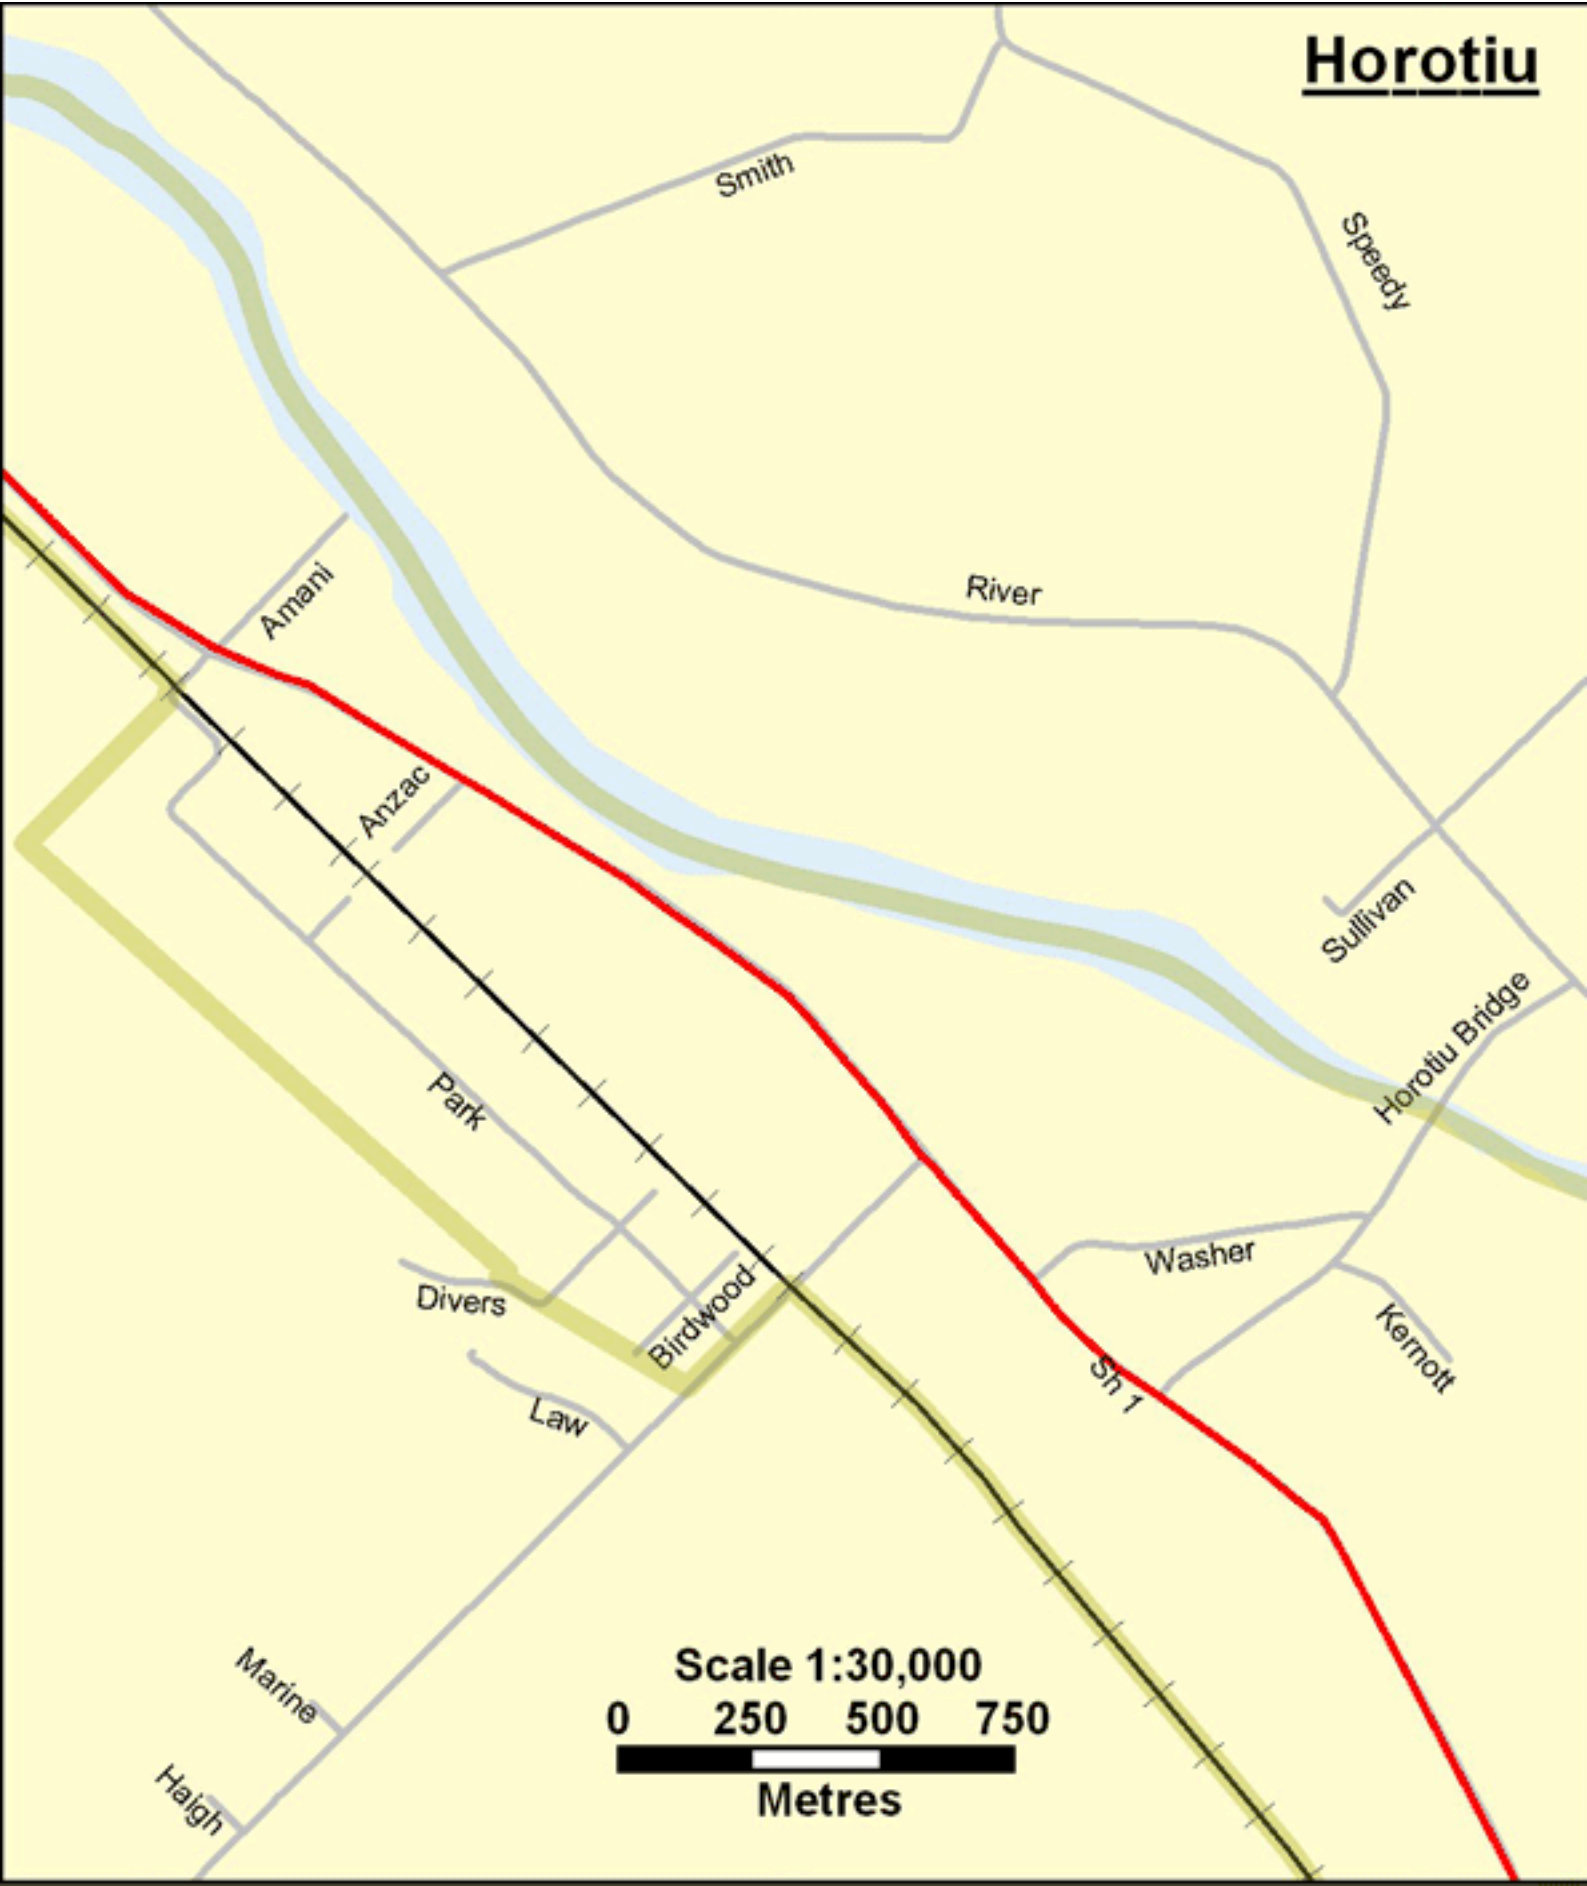

# Horotiu

Smith

Speedy

River

Amani

Sullivan

Horotiu Bridge

Anzac

Park

Washer

Kernott

Divers

Birdwood

Sh 1

Law

Marine

Scale 1:30,000

0 250 500 750

Metres

Haigh