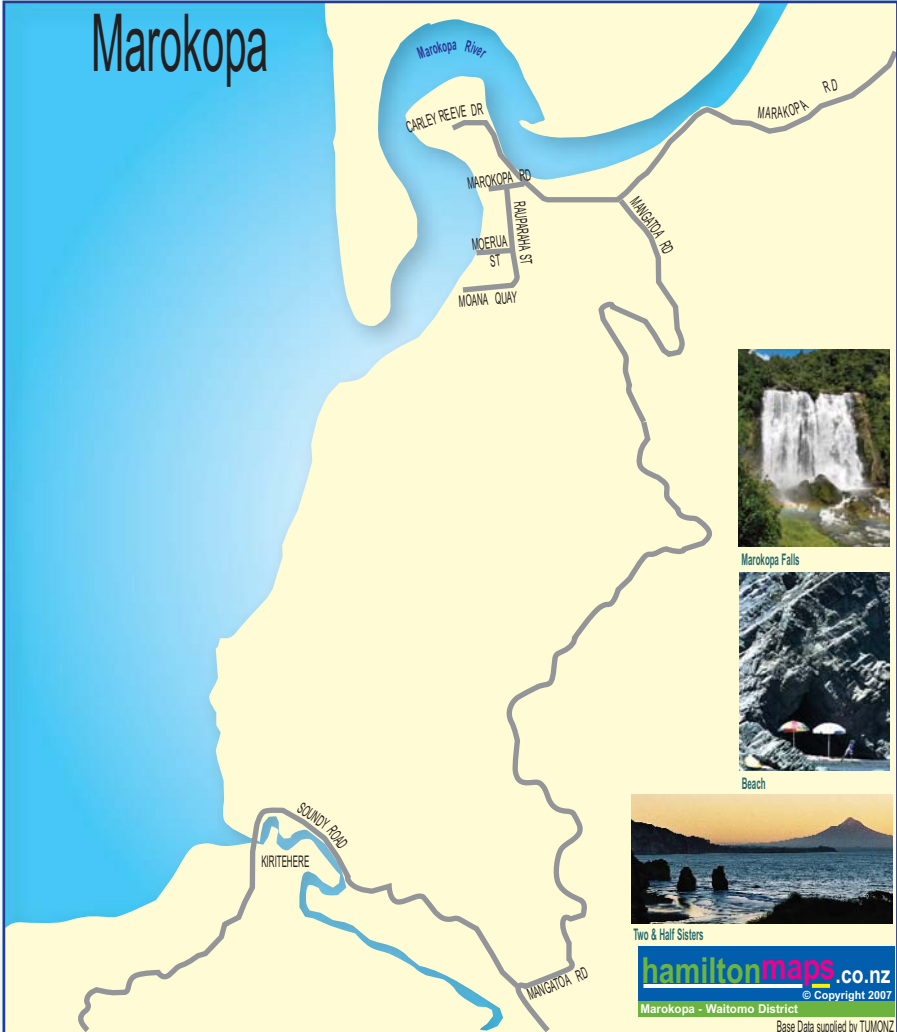

Marokopa

Marokopa Falls

Beach

Two & Half Sisters

hamiltonmaps.co.nz

© Copyright 2007

Marokopa - Waitomo District

Base Data supplied by TUMONZ